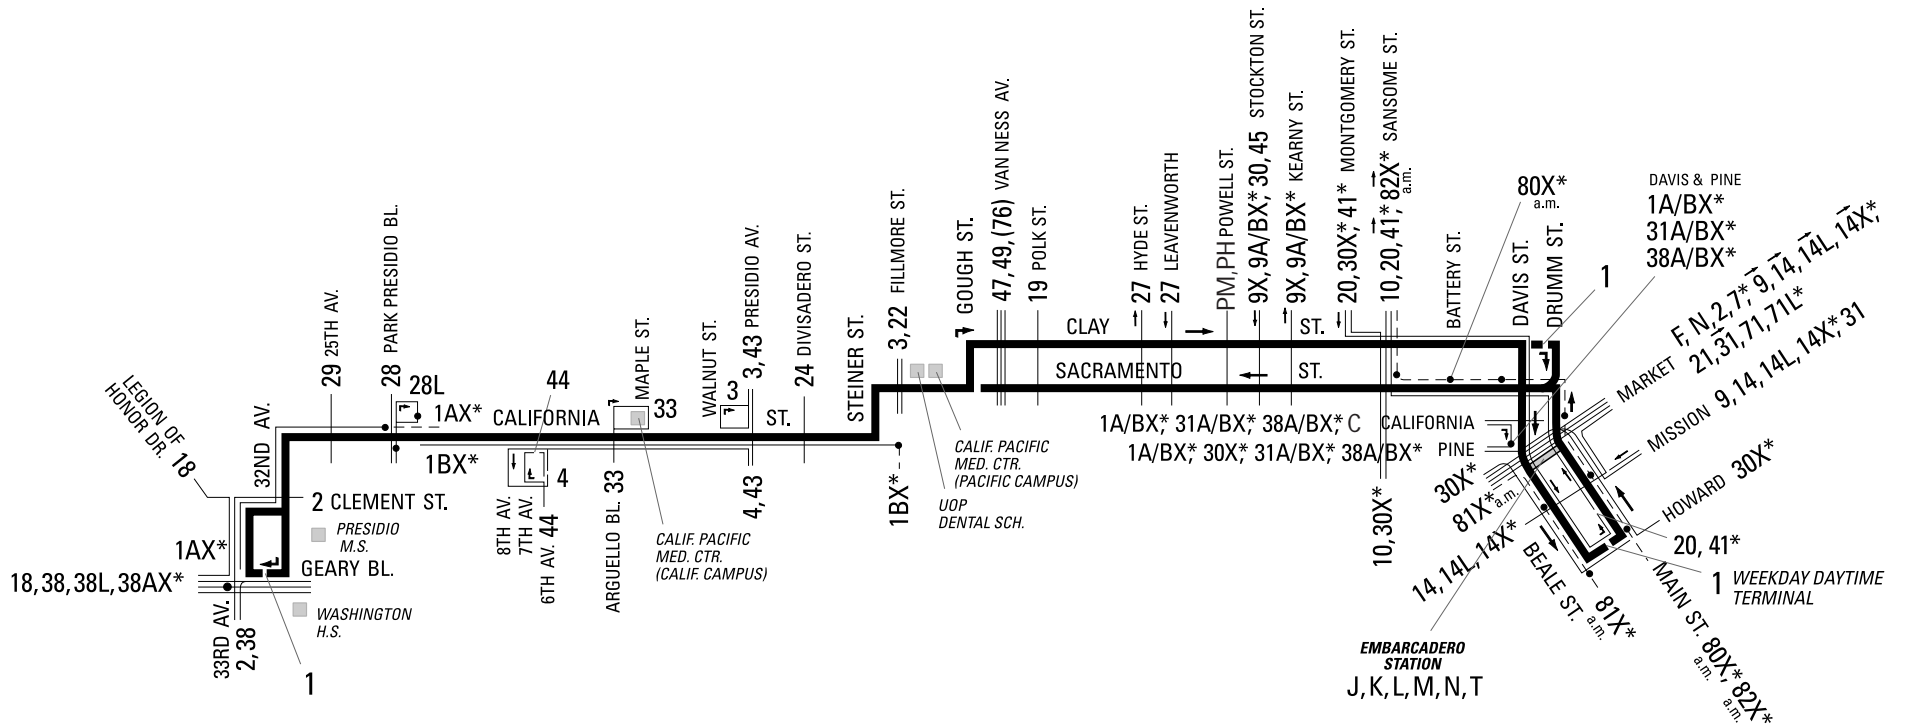

LINE 1 CALIFORNIA

(REV. 7/1/07)

MAP NOT TO SCALE

* WEEKDAY PEAK HOURS ONLY
(76) – SUNDAYS, HOLIDAYS ONLY