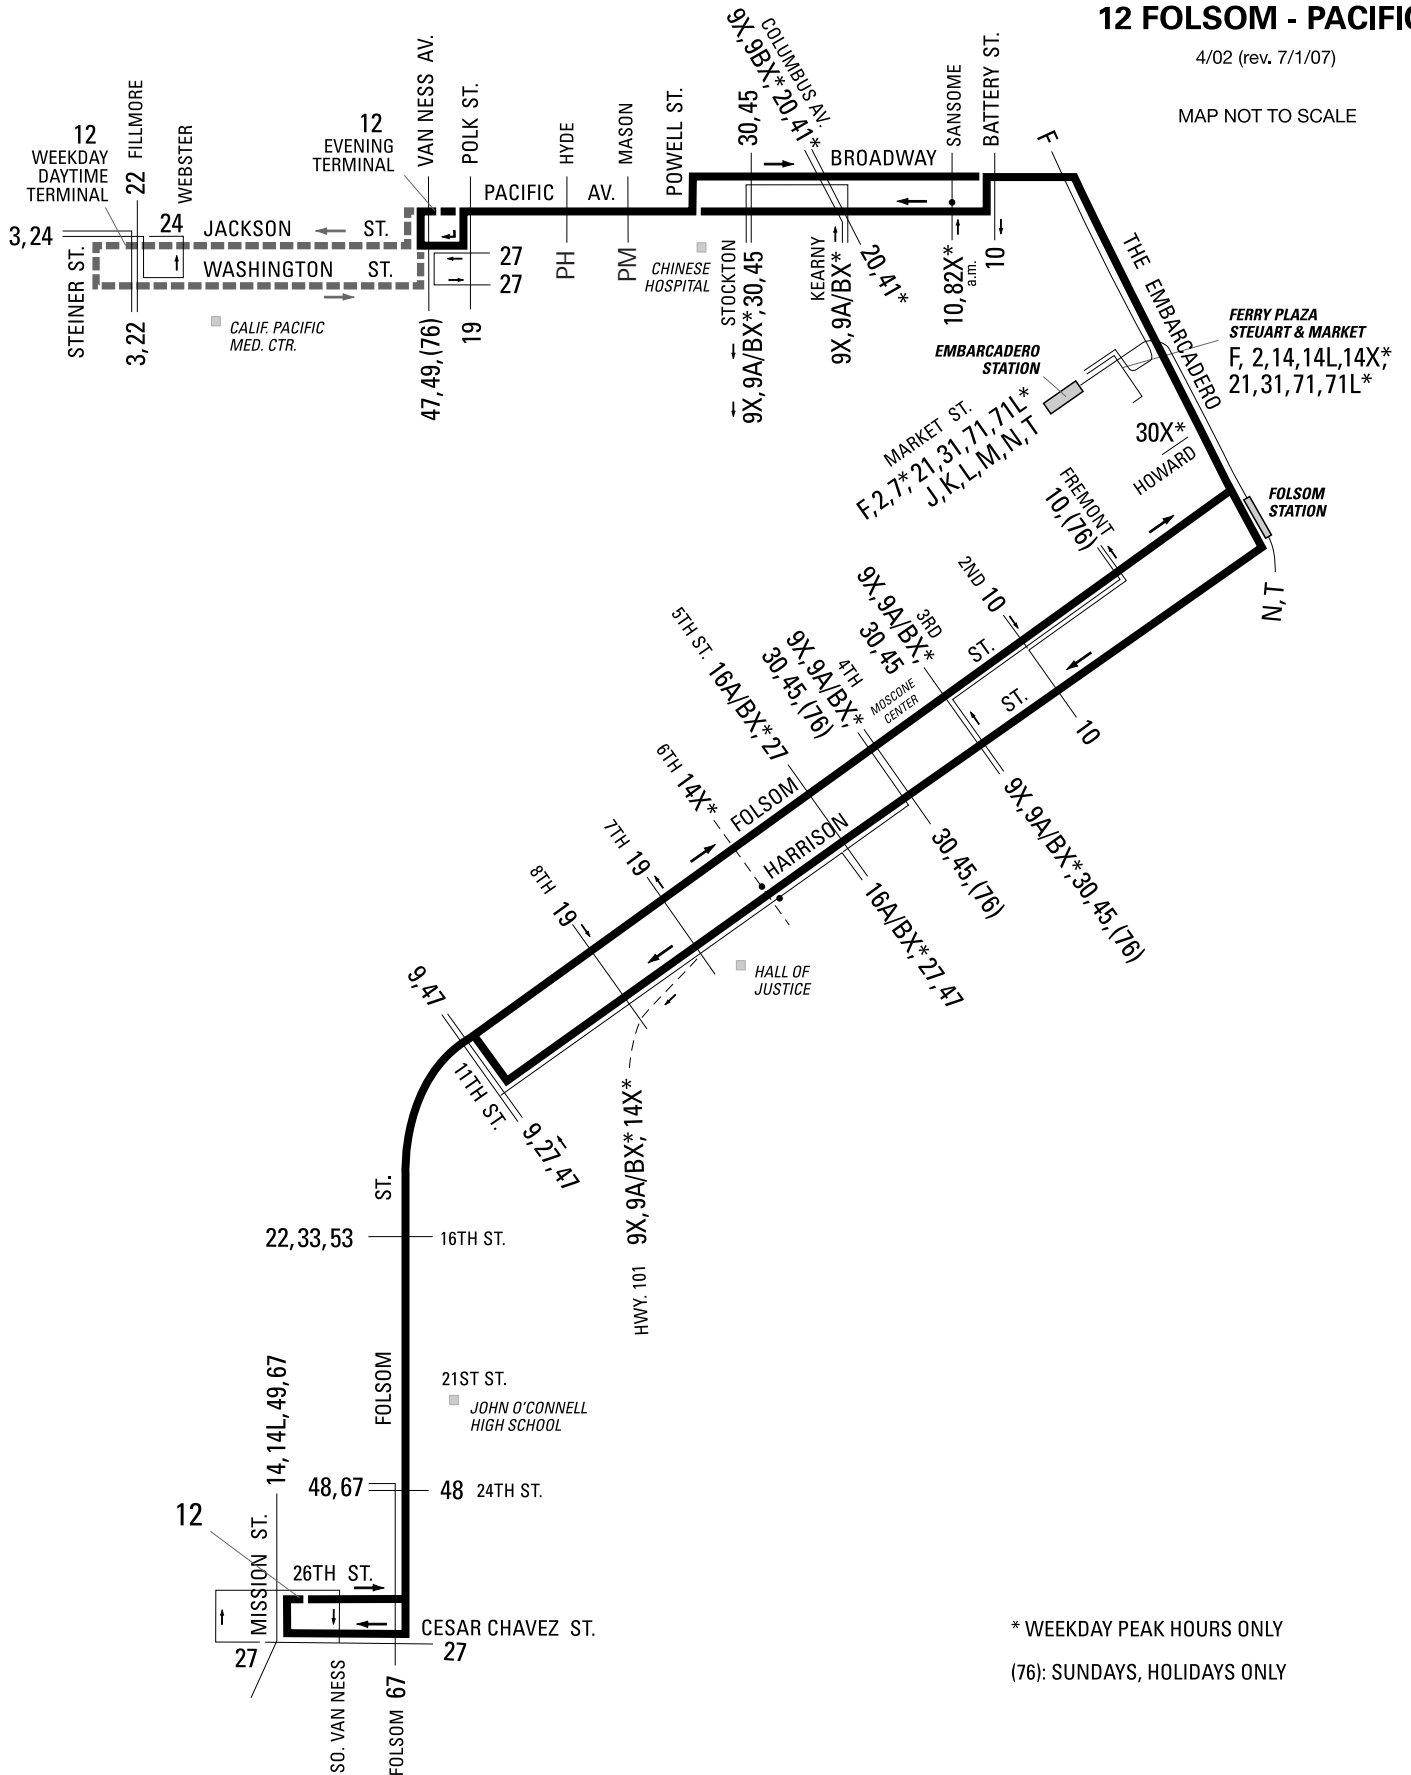

LINE 12 FOLSOM - PACIFIC

4/02 (rev. 7/1/07)

MAP NOT TO SCALE

* WEEKDAY PEAK HOURS ONLY
 (76): SUNDAYS, HOLIDAYS ONLY