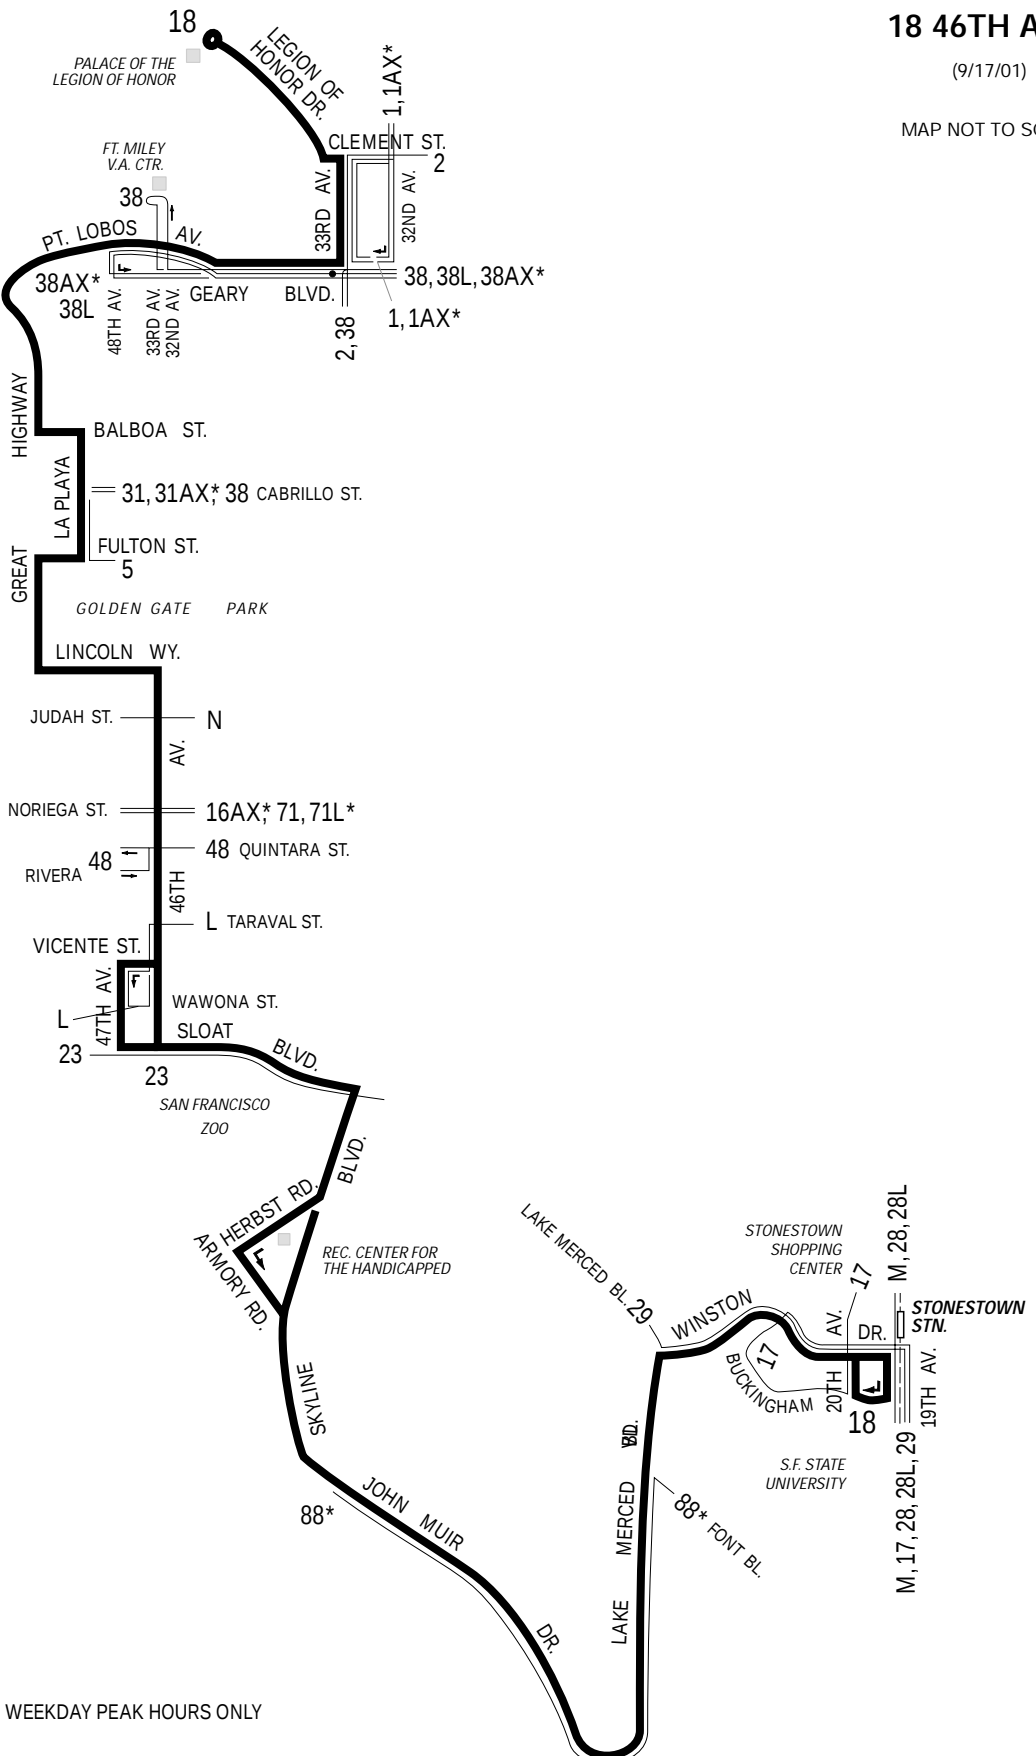

18 46TH AVE.

(9/17/01)

MAP NOT TO SCALE

* WEEKDAY PEAK HOURS ONLY