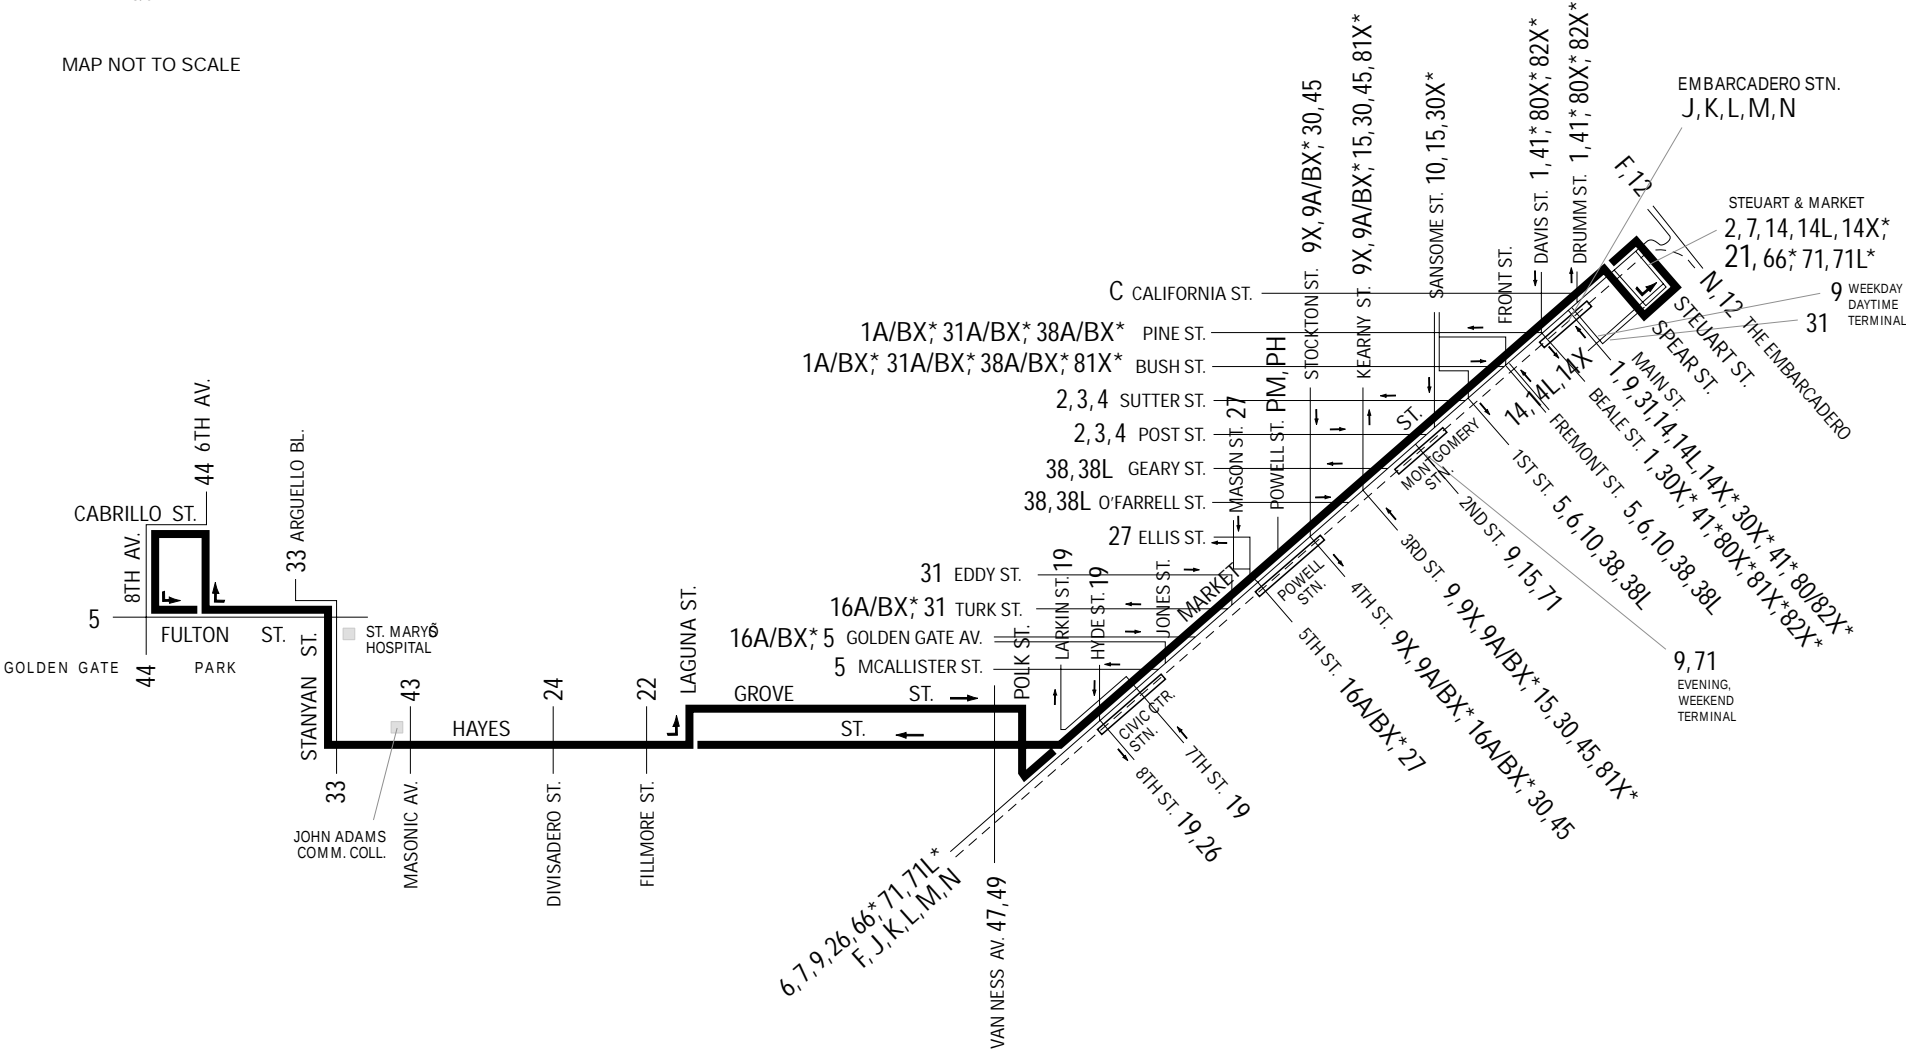

# LINE 21 HAYES

3/02

MAP NOT TO SCALE

\* WEEKDAY PEAK HOURS ONLY  
(76) – SUNDAYS, HOLIDAYS ONLY