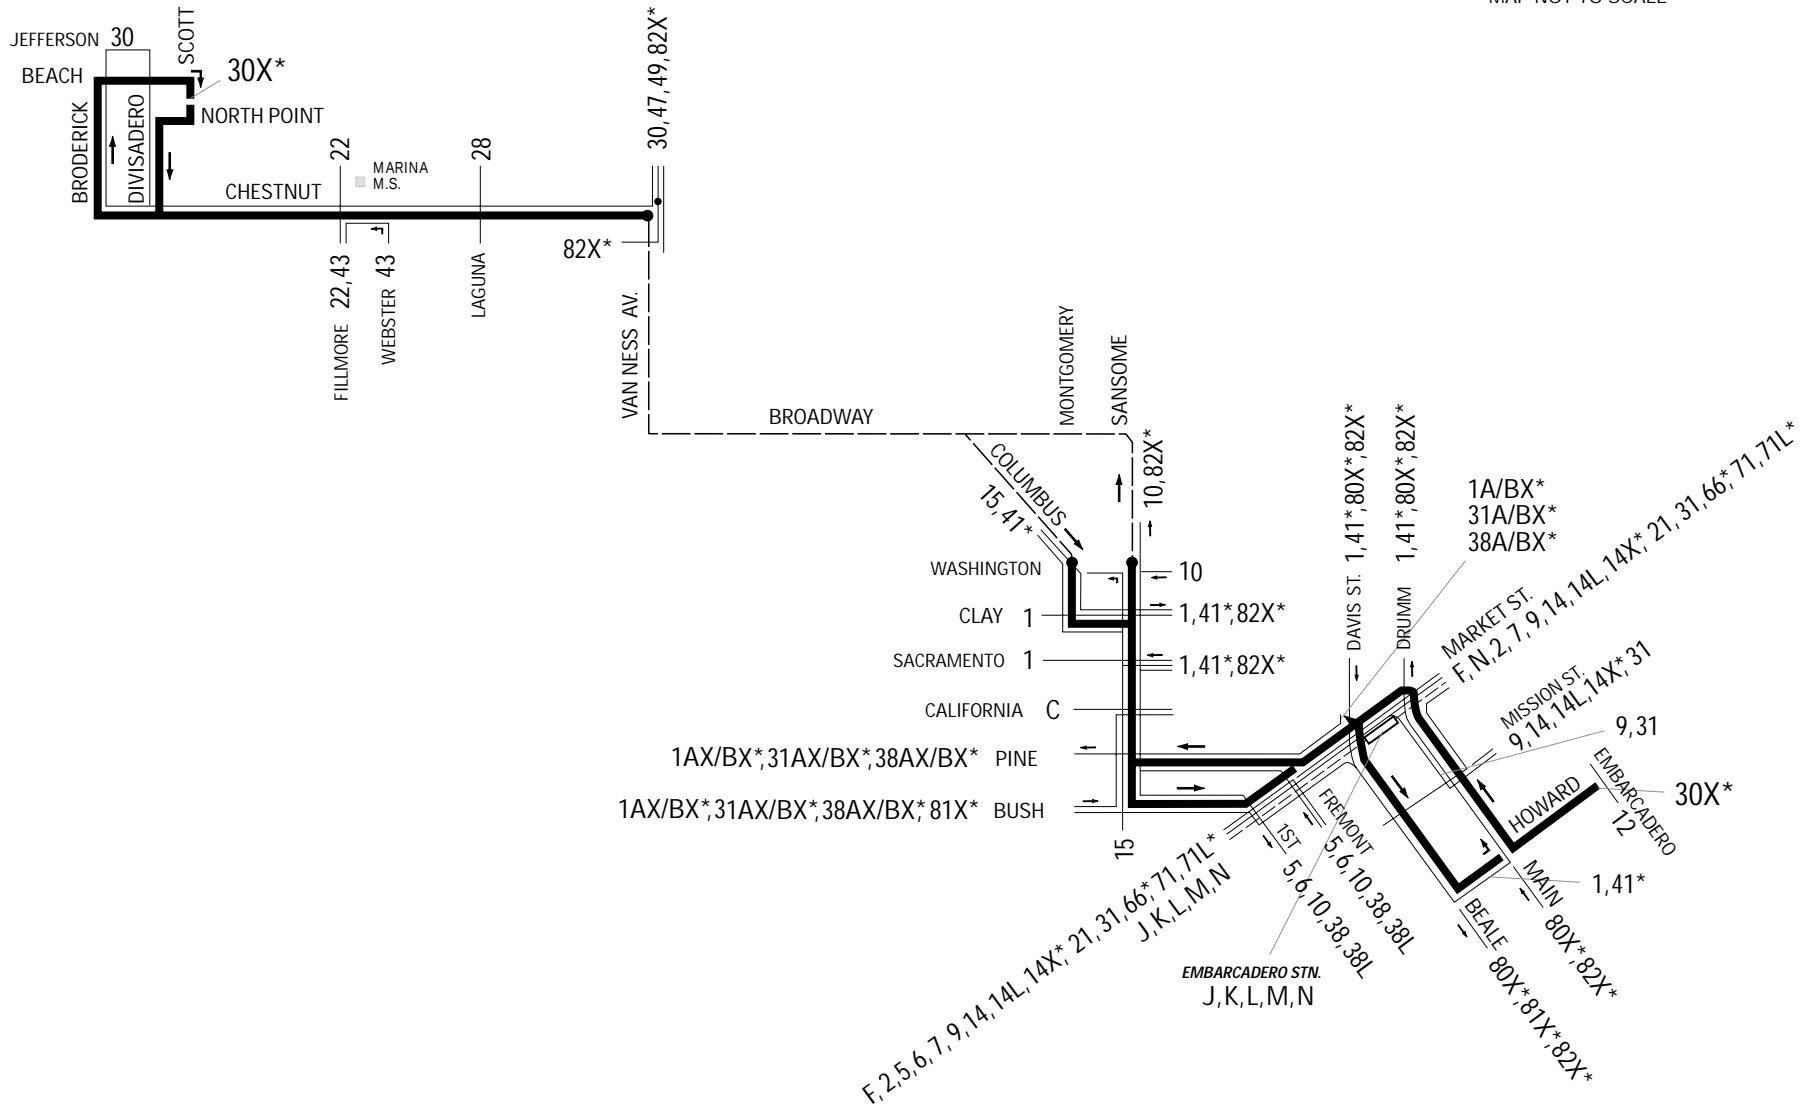

LINE 30X MARINA EXPRESS

8/06/01 (rev. 12/12/01)

MAP NOT TO SCALE

* WEEKDAY PEAK HOURS ONLY