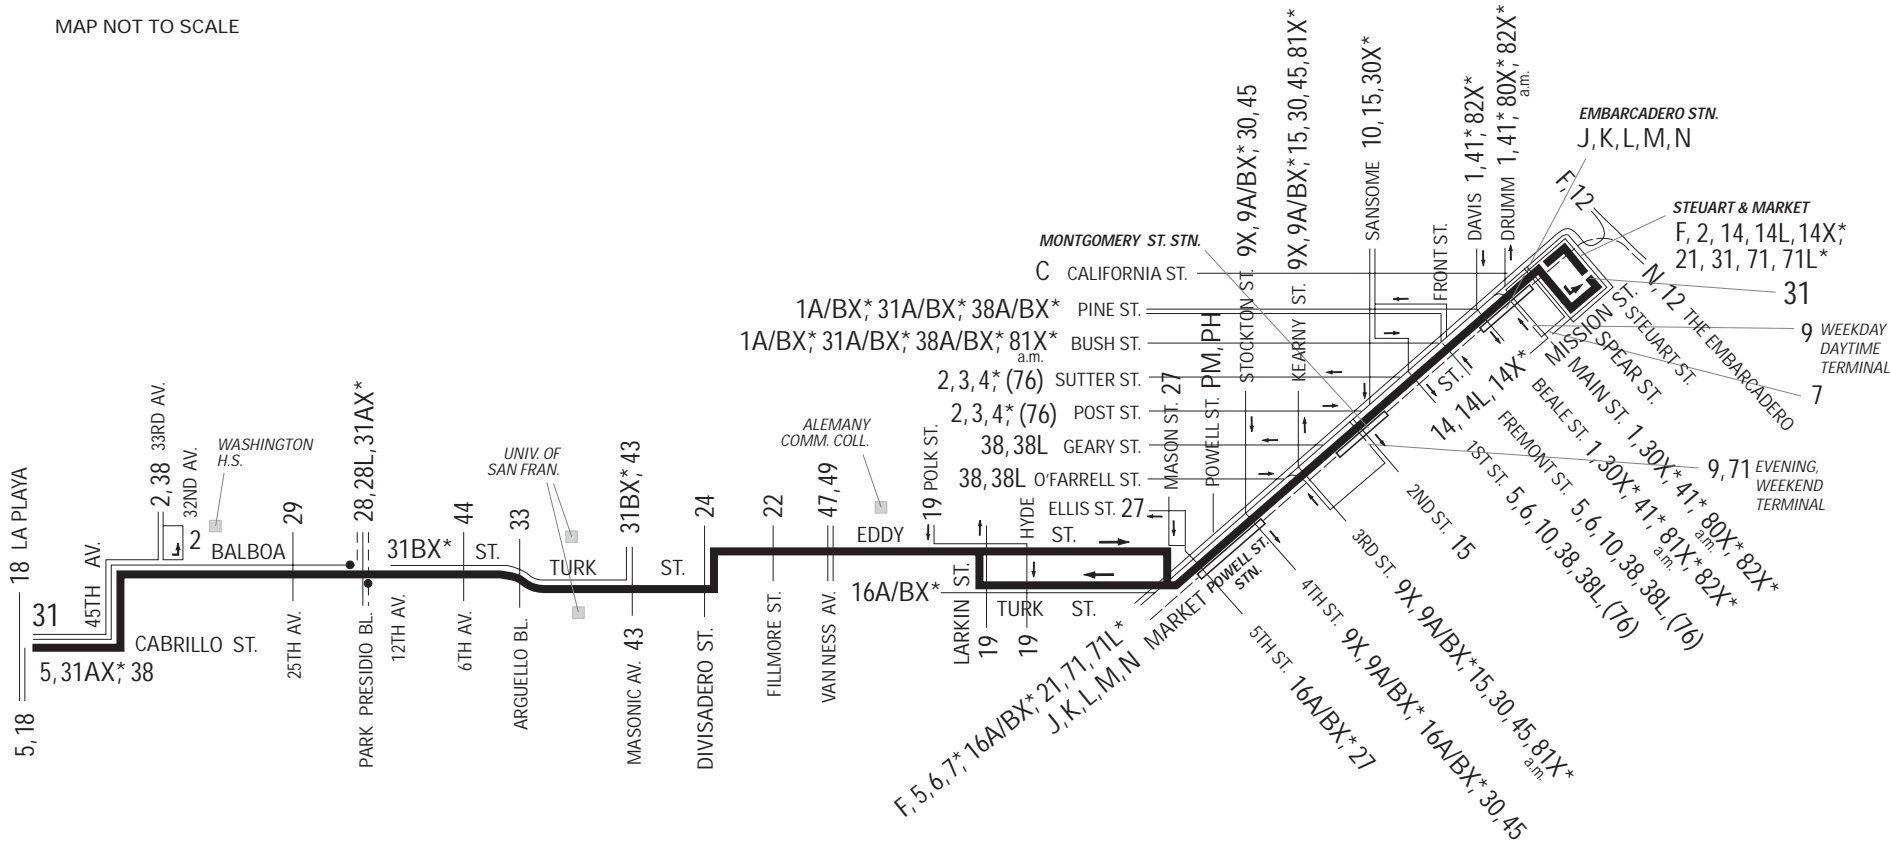

LINE 31 BALBOA

(rev. 8/06)

MAP NOT TO SCALE

* WEEKDAY PEAK HOURS ONLY
 (76) – SUNDAYS, HOLIDAYS ONLY