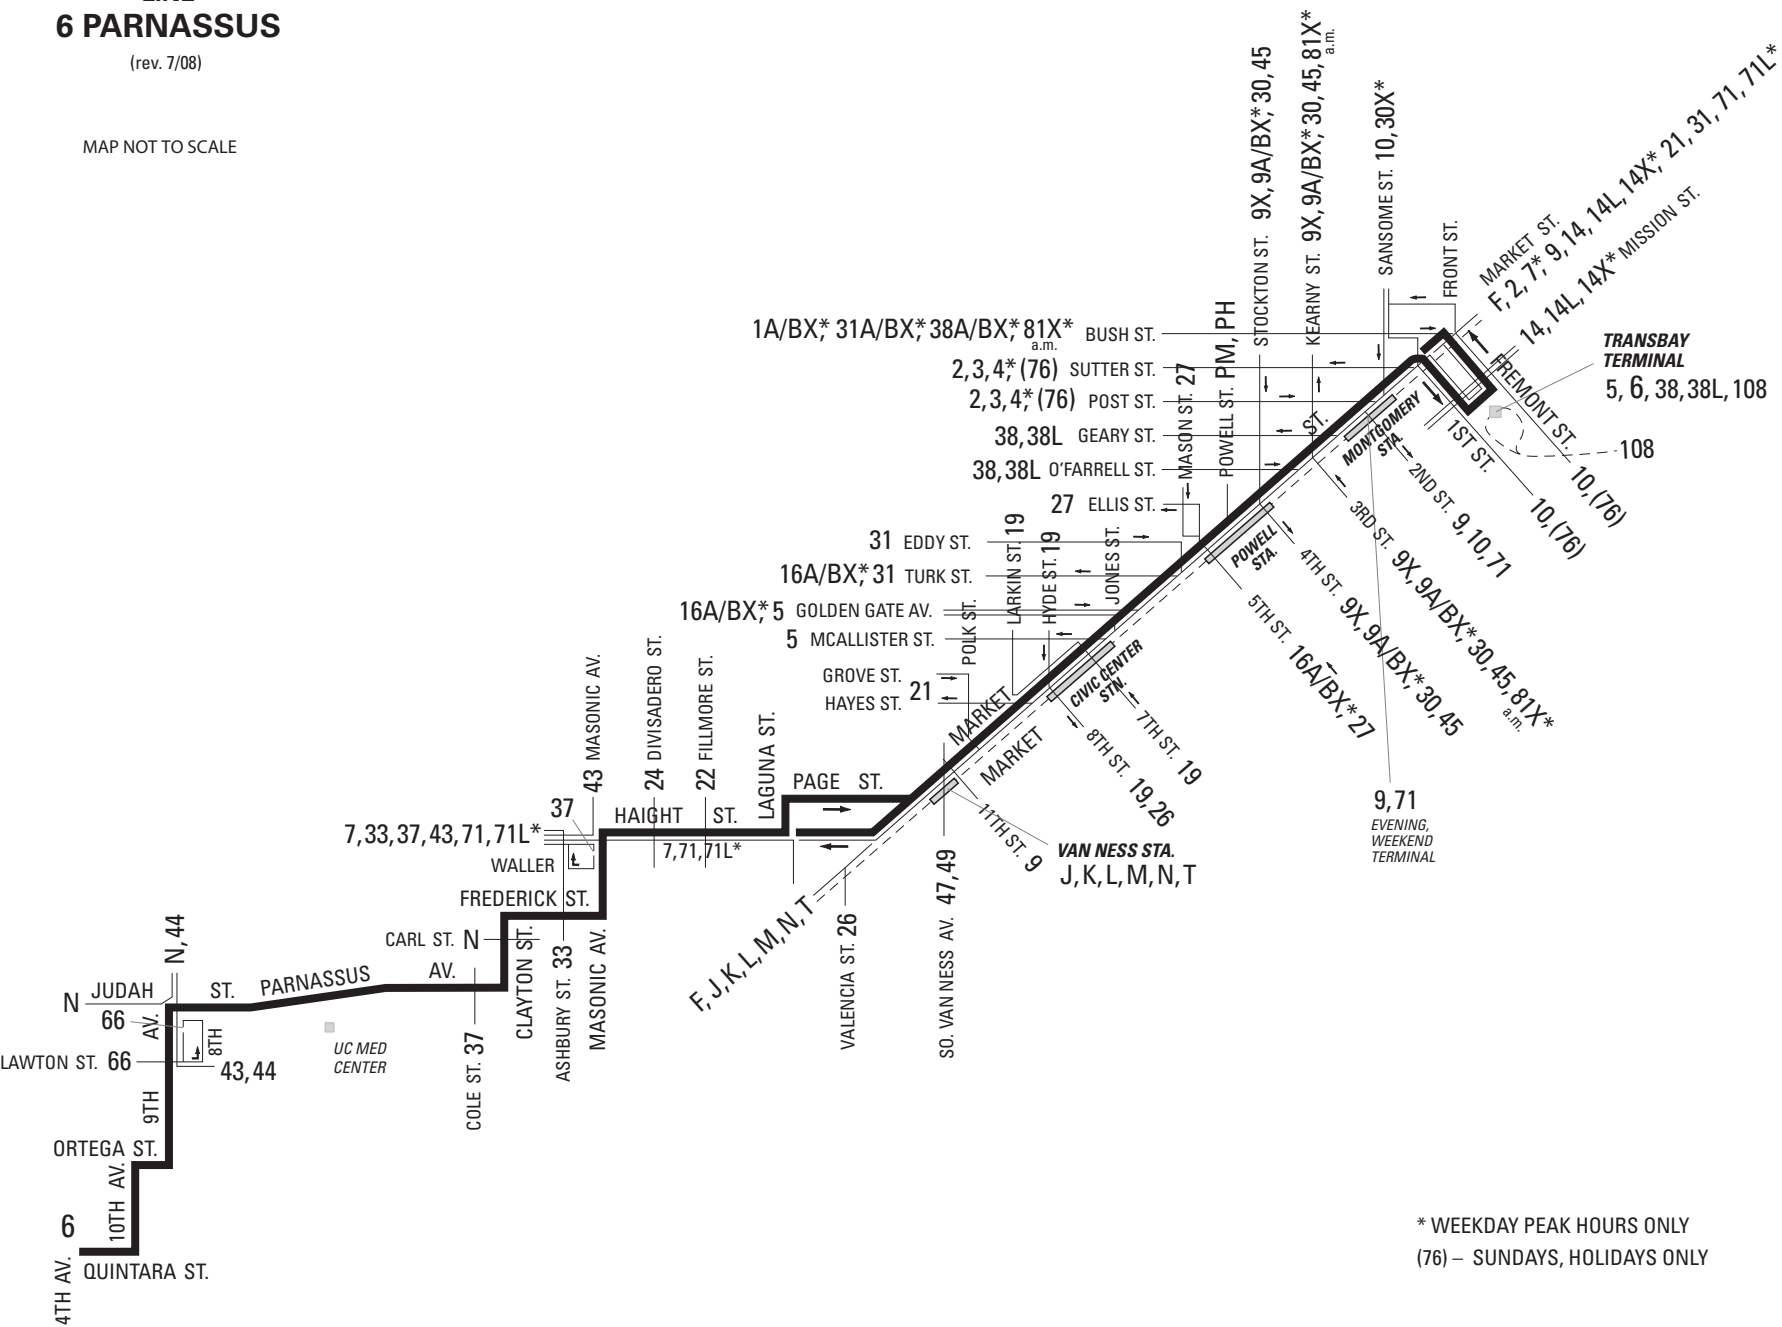

# LINE 6 PARNASSUS

(rev. 7/08)

MAP NOT TO SCALE

\* WEEKDAY PEAK HOURS ONLY  
(76) – SUNDAYS, HOLIDAYS ONLY